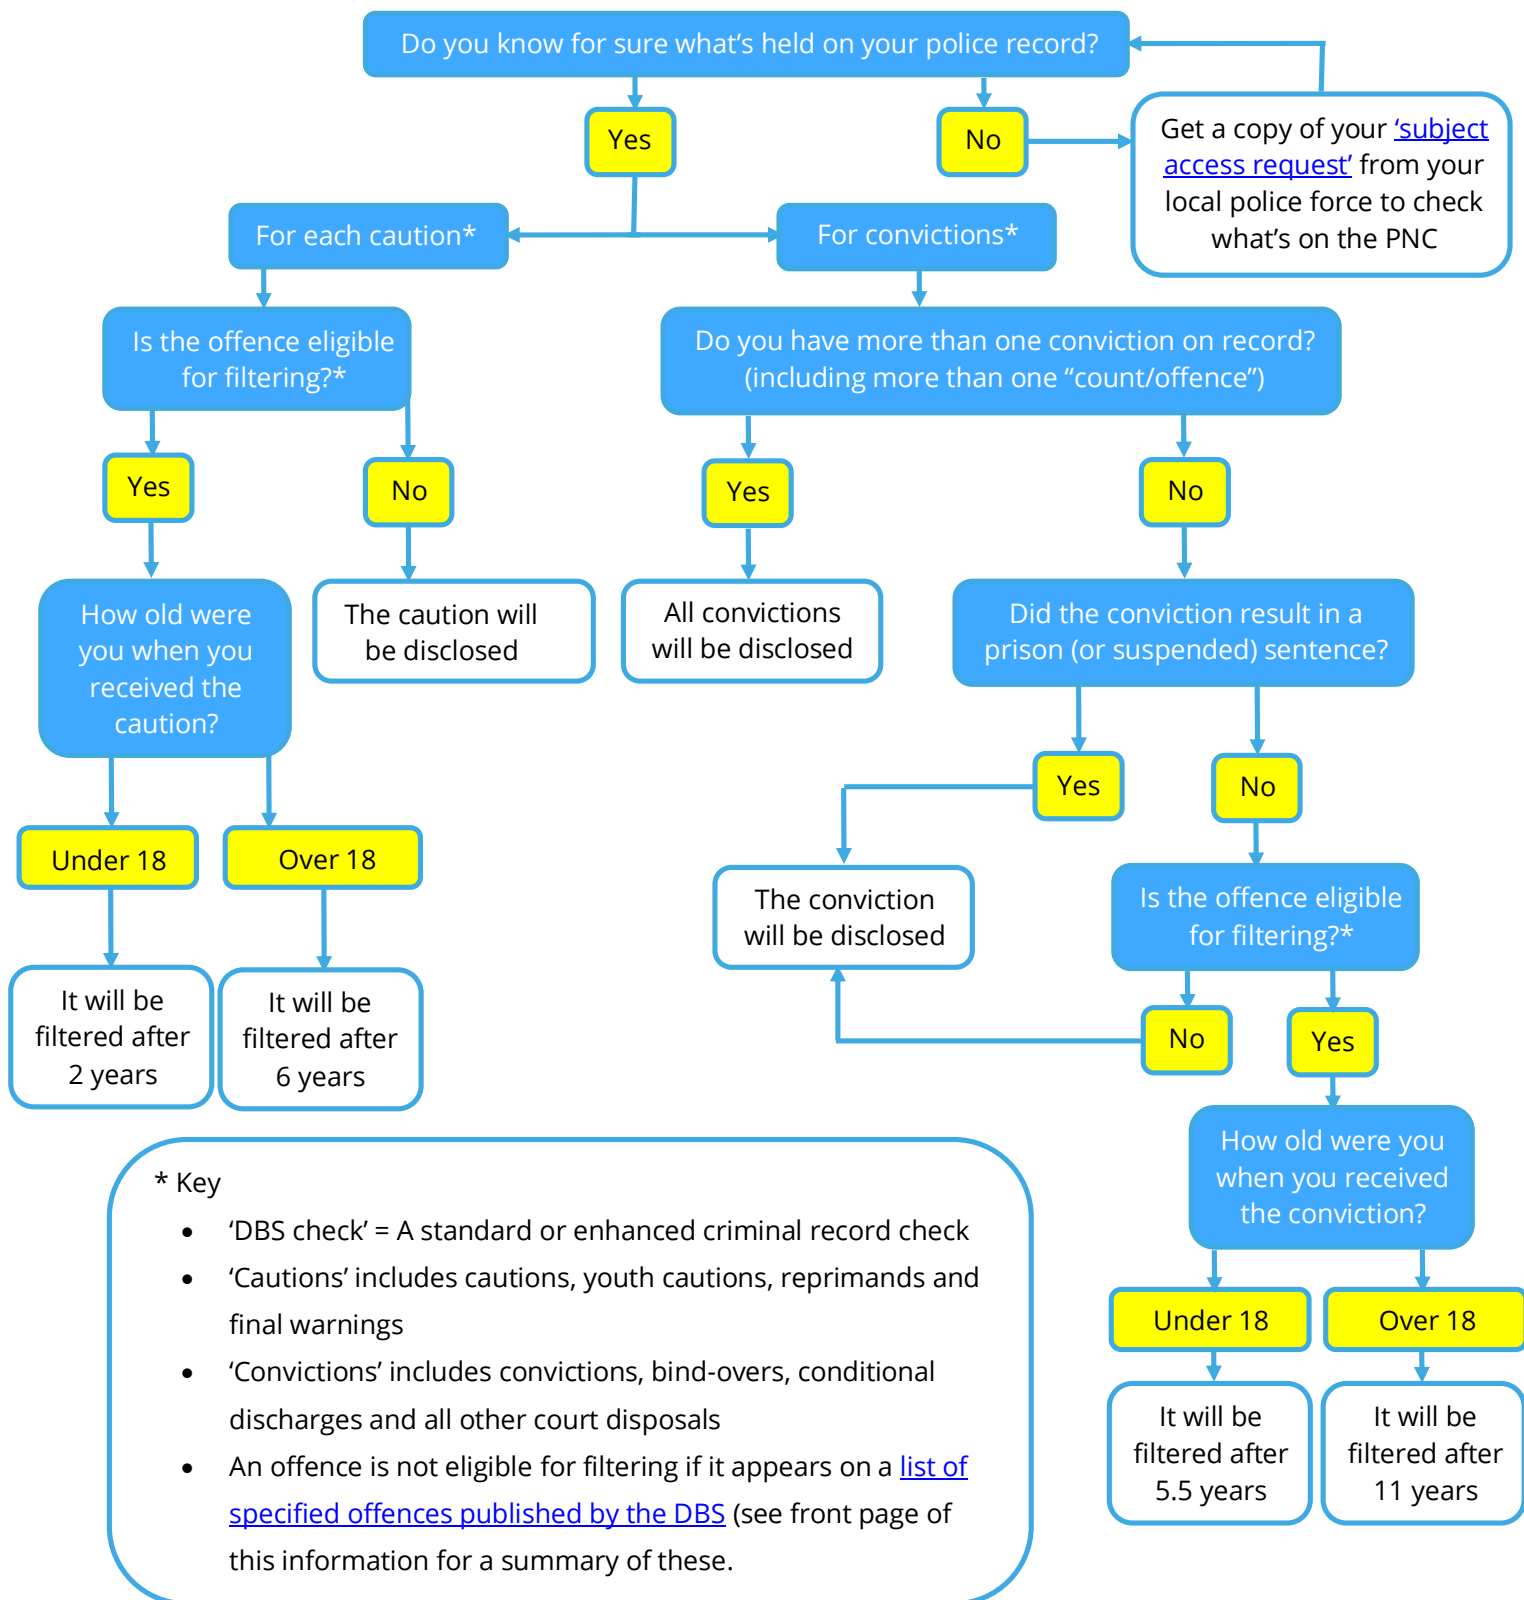

DBS checks* - Filtering flowchart

For a detailed guide on filtering, [search for 'filtering' on hub.unlock.org.uk](https://hub.unlock.org.uk).